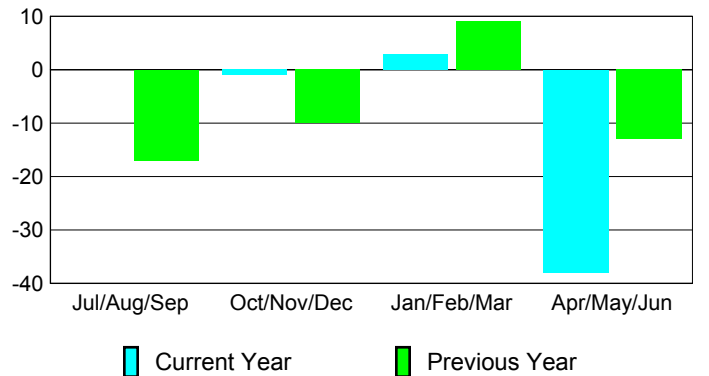

Membership Results 2008-2009

Membership 2007-2008

Month	Net Memb Goal	Actual New Memb	Actual Dropped Memb	Gain/Loss of Memb	Gain/Loss of Memb
Jul/Aug/Sep	5	26	-26	0	-17
Oct/Nov/Dec	5	28	-29	-1	-10
Jan/Feb/Mar	30	26	-23	3	9
Apr/May/Jun	10	31	-69	-38	-13
Totals	50	111	-147	-36	-31

Membership Results 2008-2009

Goal, New, Dropped, Gain/Loss

Comparison of Membership Gain/Loss

Current Year Compared to the Previous Year

Gender Comparison 2008-2009

Jul/Aug/Sep

Oct/Nov/Dec

Jan/Feb/Mar