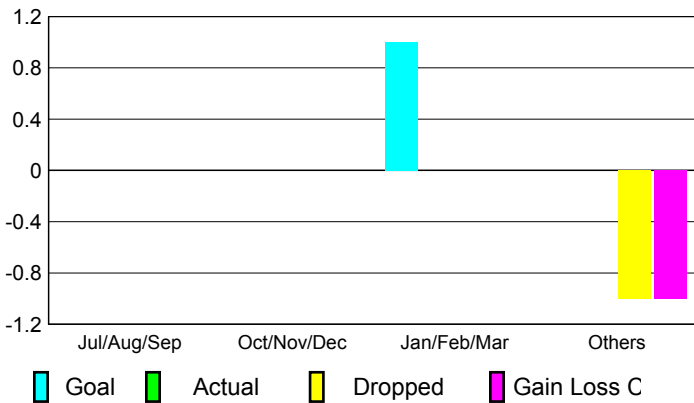

2008-2009 GMT Quarterly Report for District (or Undistricted) **District 104 E**

GMT: **JON BJARNI THORSTEINSSO**

Location: **NORWAY**

GMT CA: **4**

CLUBS

Club Results 2008-2009

Clubs 2007-2008

Month	New Club Goal	Actual New Clubs	Actual Dropped Clubs	Gain/Loss of Clubs	Gain/Loss of Clubs
Jul/Aug/Sep	0	0	0	0	0
Oct/Nov/Dec	0	0	0	0	0
Jan/Feb/Mar	1	0	0	0	0
Apr/May/Jun	0	0	-1	-1	0
Totals	1	0	-1	-1	0

Club Results 2008-2009

Goal, New, Dropped, Gain/Loss

Comparison of Club Gain/Loss

Current Year Compared to the Previous Year

YTD Status Quo Clubs 2008-2009

Status Quo Clubs Compared to Status Quo Members

MEMBERSHIP

Membership Results 2008-2009

Membership 2007-2008

Month	Net Memb Goal	Actual New Memb	Actual Dropped Memb	Gain/Loss of Memb	Gain/Loss of Memb
Jul/Aug/Sep	5	26	-26	0	-17
Oct/Nov/Dec	5	28	-29	-1	-10
Jan/Feb/Mar	30	26	-23	3	9
Apr/May/Jun	10	31	-69	-38	-13
Totals	50	111	-147	-36	-31