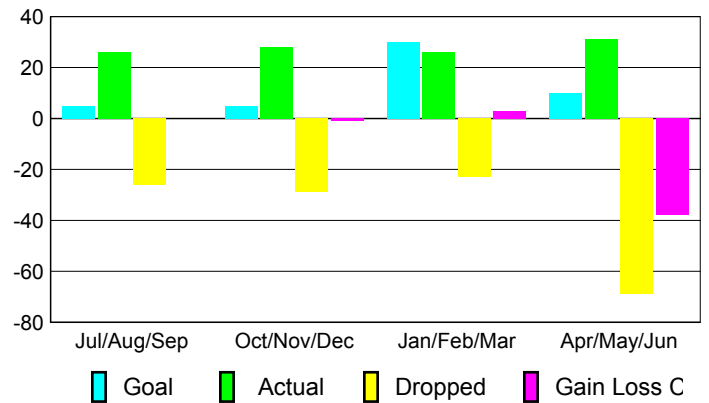

Membership Results 2008-2009

Goal, New, Dropped, Gain/Loss

Comparison of Membership Gain/Loss

Current Year Compared to the Previous Year